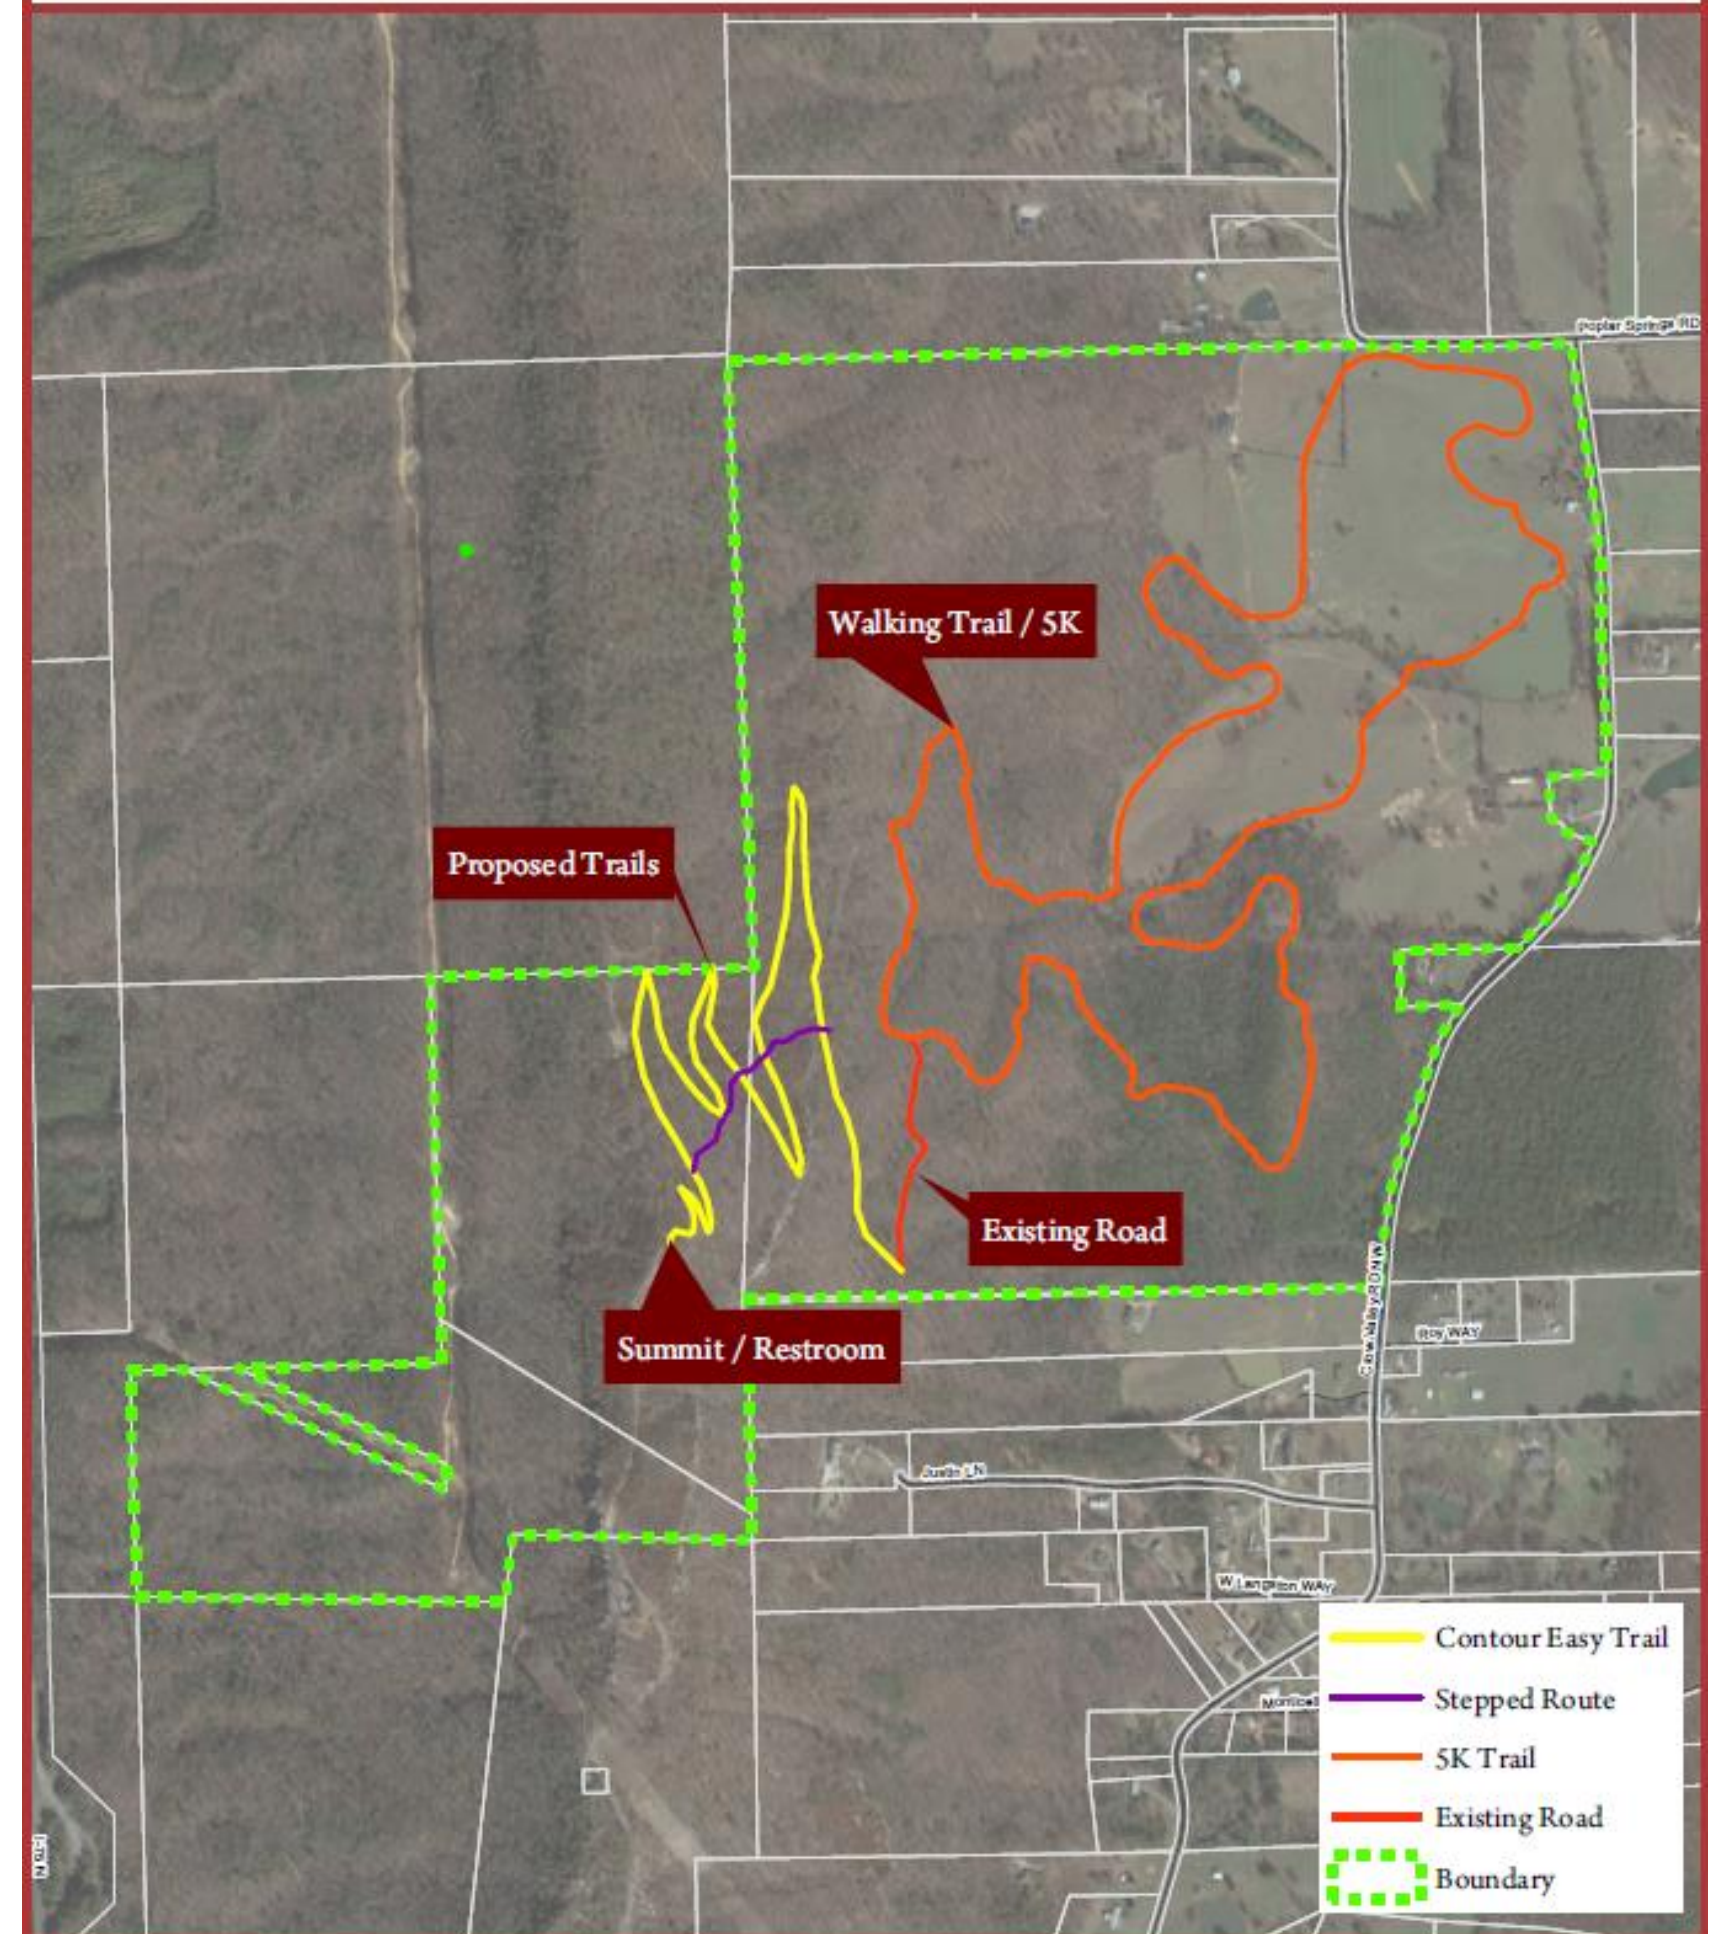

Rocky Face Ridge Battlefield Park

Leveraging Recreation, Conservation, and Historic Preservation

David
Aft

Mike
Babb

Robert Jenkins

Robert Sivick

Rocky Face Ridge Summit Trail
Whitfield County, Georgia
Site Map

1 in = 900 feet

- Contour Easy Trail
- Stepped Route
- SK Trail
- Existing Road
- Boundary